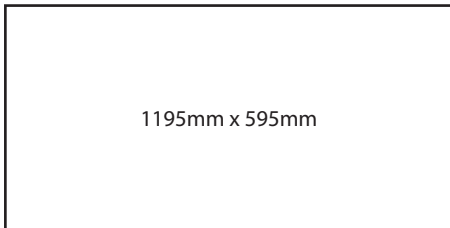

TECHNICAL SPECIFICATIONS

LED Sources	595mm x 595mm 42W 1195mm x 295mm 42W 1195mm x 595mm 70W
Power Supply Efficiency	> 90%
Power Factor	> 0.9
LED Lighting Efficiency	110 lm/W
Colour Rendering Index	Ra > 80
Colour Temperature	(NW) Natural white 4000K (PW) Pure white 5000K (CW) Cool white 6000K
LED	LM80, L70
Ambient Temperature	-20°C to 45°C
IP Rating	Driver: IP20 Panel: IP44
UGR	<19
Life Span	> 50,000 hours
Eco-friendly	No UV, IR, Lead or Mercury
Materials	Aluminium Alloy, Acrylic Diffuser
Dimensions	595mm x 595mm 3.9kg 1195mm x 295mm 4.2kg 1195mm x 595mm 8kg
Dimmable	Dimmable & non-dimmable available
Driver	Standard: Lifud, IP20 Dimmable: Lifud, 0-10V, IP20

All recessed mounting panels are supplied with seismic restraints.

IDEAL FOR:

- Education & medical environments
- Transport hubs
- Offices and retail
- Technical production areas

PANEL SIZES

1195mm x 295mm

1195mm x 595mm

595mm x 595mm

INDEPENDENT CEILING AND WALL MOUNTING FRAME

CEILING MOUNTING STYLE

**shown here with wall mounting frame

RECESSED MOUNTING STYLE

Panels can be recessed, surface mounted, wall mounted or suspended.