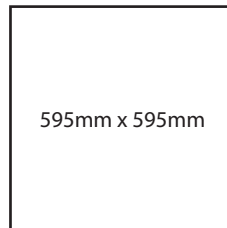

TECHNICAL SPECIFICATIONS

LED Sources	595mm x 595mm 42W 1195mm x 295mm 42W 1195mm x 595mm 70W
Power Supply Efficiency	> 90%
Power Factor	> 0.9
LED Lighting Efficiency	110 lm/W
Colour Rendering Index	Ra > 80
Colour Temperature	(NW) Natural white 4000K (PW) Pure white 5000K (CW) Cool white 6000K
LED	LM80, L70
Ambient Temperature	-20°C to 45°C
IP Rating	Driver: IP20 Panel: IP44
UGR	<19
Life Span	> 50,000 hours
Eco-friendly	No UV, IR, Lead or Mercury
Materials	Aluminium Alloy, Acrylic Diffuser
Dimensions	595mm x 595mm 3.9kg 1195mm x 295mm 4.2kg 1195mm x 595mm 8kg
Dimmable	Dimmable & non-dimmable available
Driver	Standard: Lifud, IP20 Dimmable: Lifud, 0-10V, IP20

All recessed mounting panels are supplied with seismic restraints.

IDEAL FOR:

- Education & medical environments
- Transport hubs
- Offices and retail
- Technical production areas

PANEL SIZES

1195mm x 295mm

1195mm x 595mm

595mm x 595mm

INDEPENDENT CEILING AND WALL MOUNTING FRAME

CEILING MOUNTING STYLE

**shown here with wall mounting frame

RECESSED MOUNTING STYLE

Panels can be recessed, surface mounted, wall mounted or suspended.